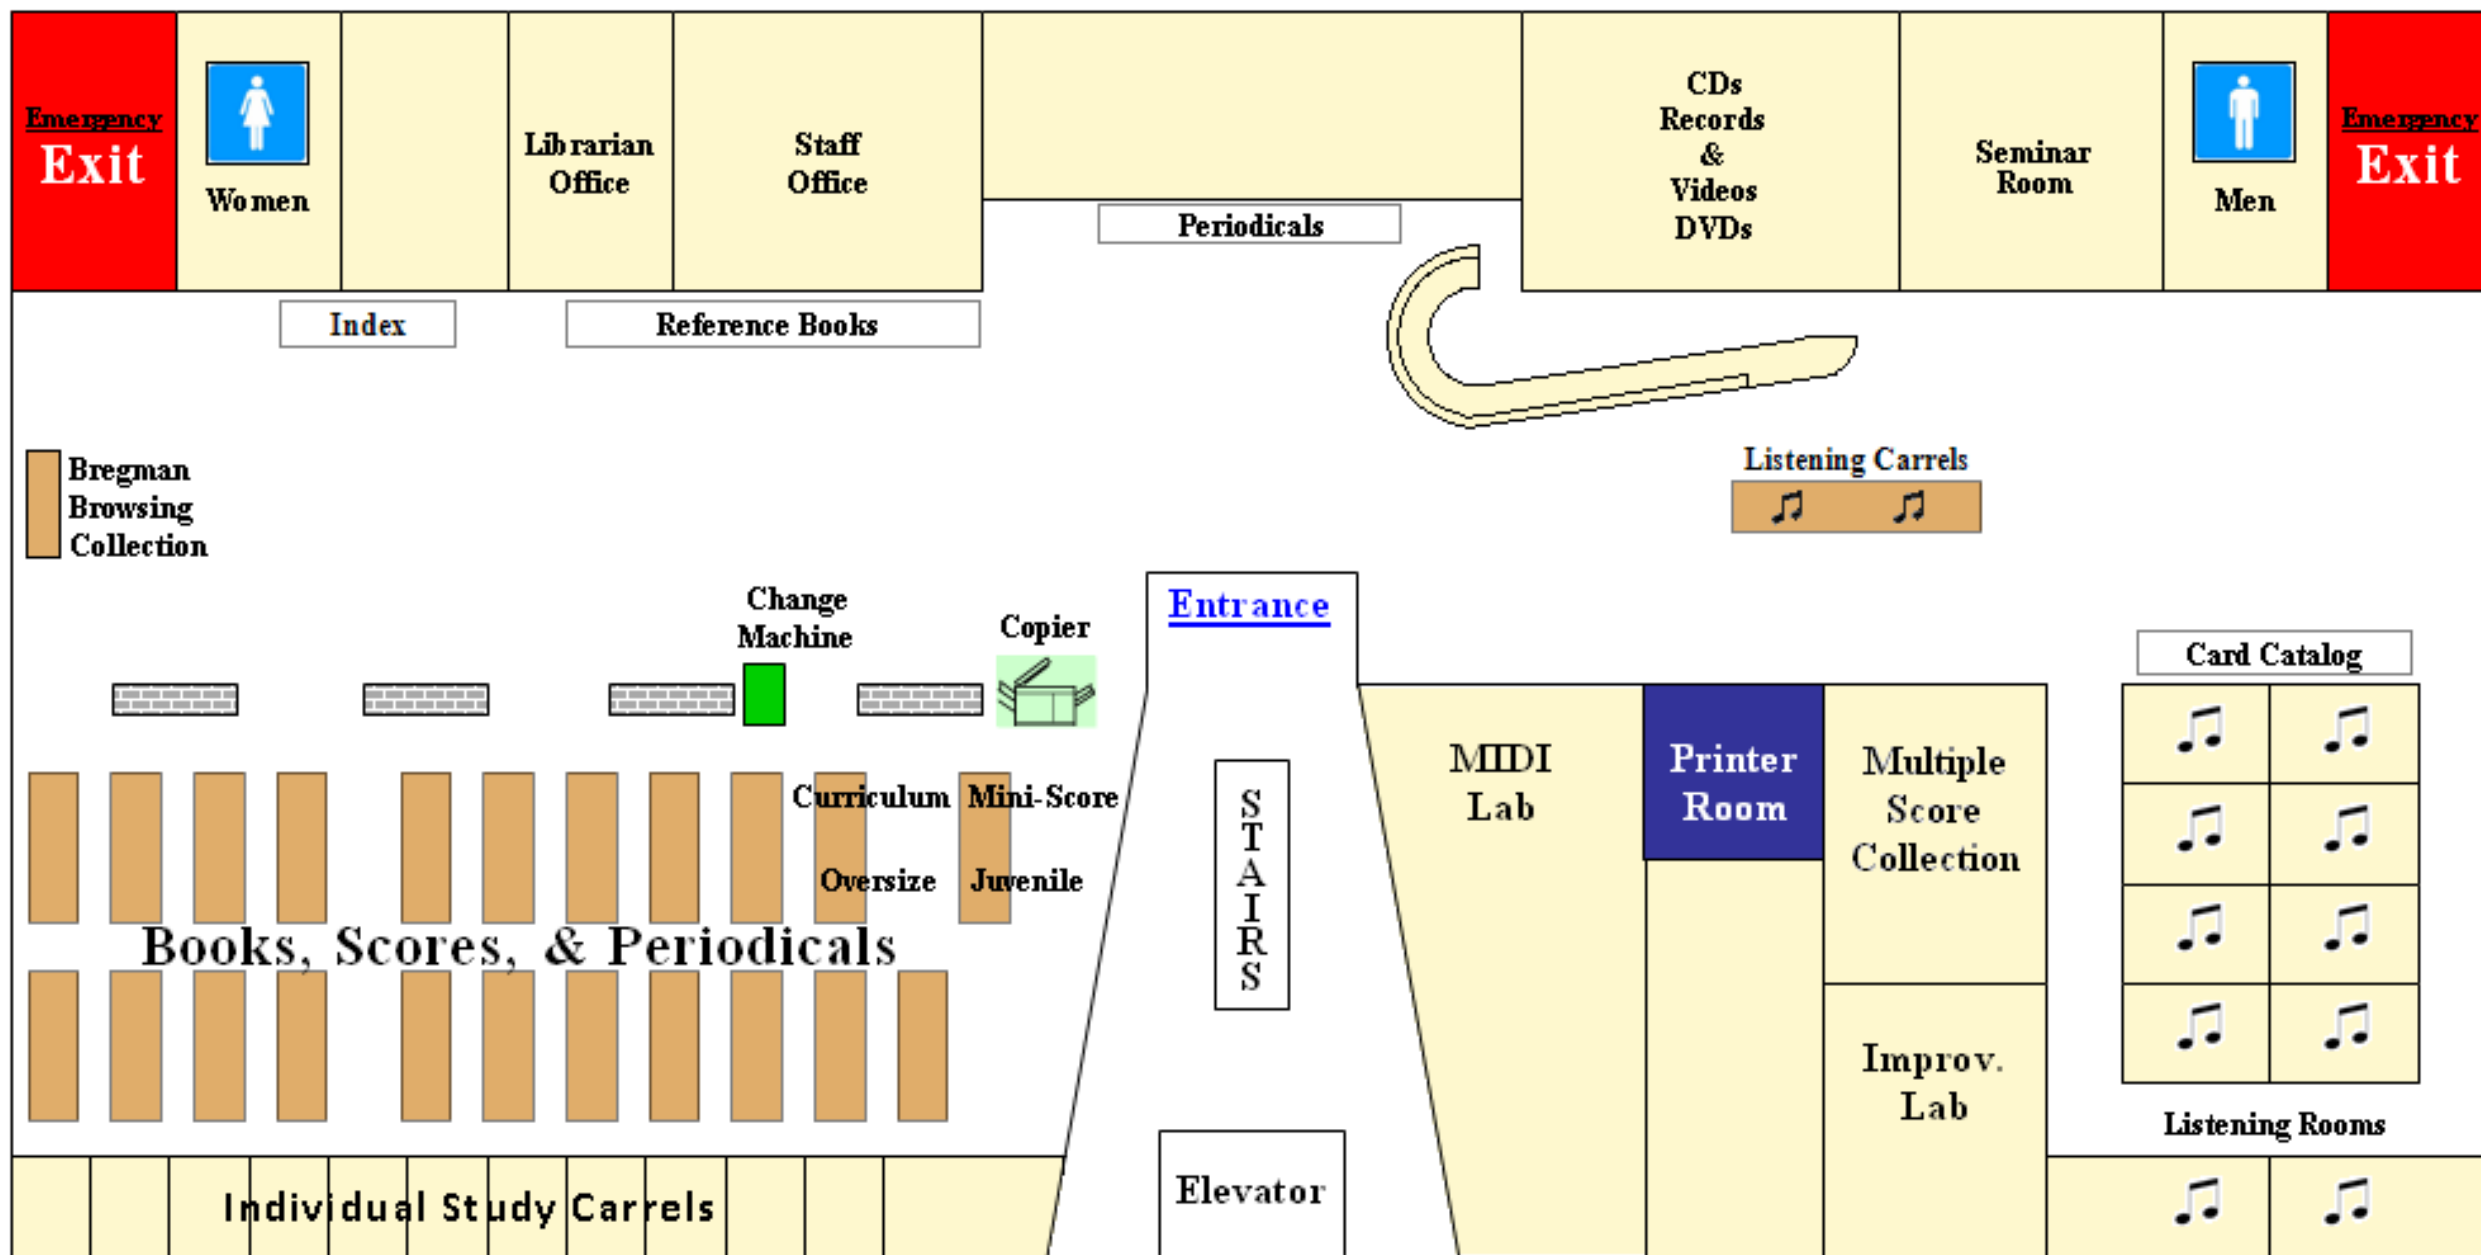

CRANE LIBRARY MAP

PLAZA

Book Drop Box